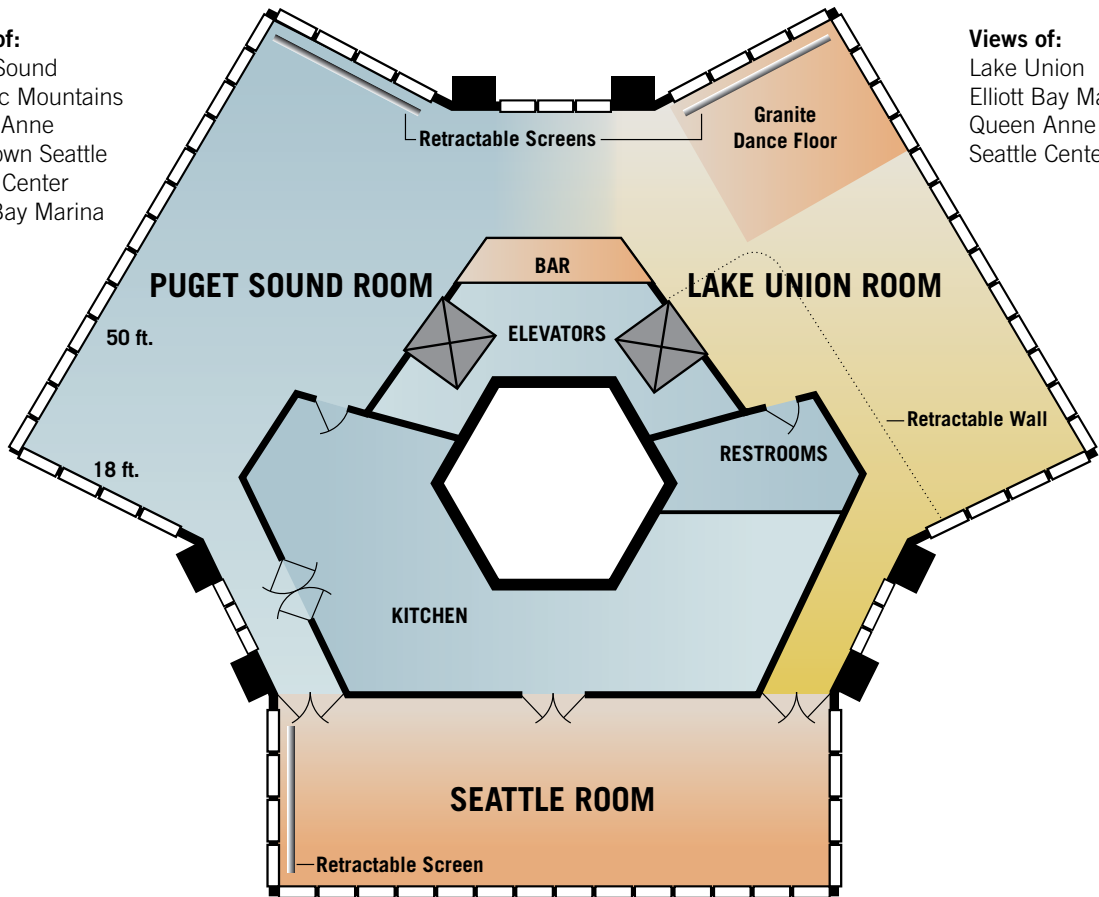

Floor Plan

3755 sq. ft. total

Reception: **360 sq. ft.**

Banquet: **300 sq. ft.**

Ceiling Height: **9 ft.**

Views of:

Puget Sound
Olympic Mountains
Queen Anne
Downtown Seattle
Seattle Center
Elliott Bay Marina

Views of:

Lake Union
Elliott Bay Marina
Queen Anne
Seattle Center

Views of:

Downtown Seattle
Ferries on Elliott Bay
EMP
Lake Union
Cascade Mountains
Science Center
Capitol Hill